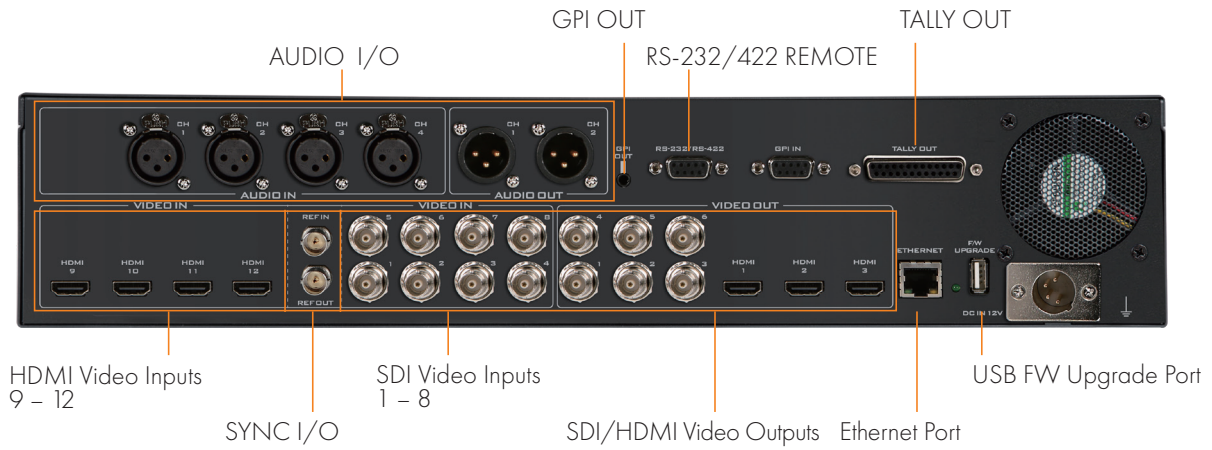

Main unit Rear Panel I/O Function