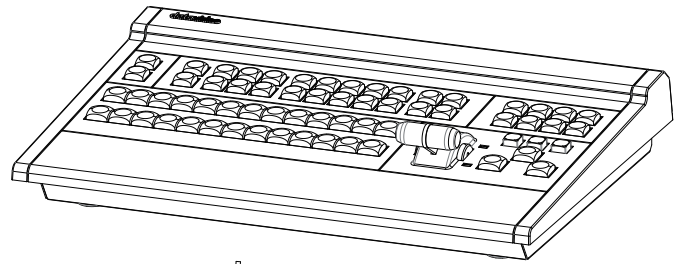

Dimensions