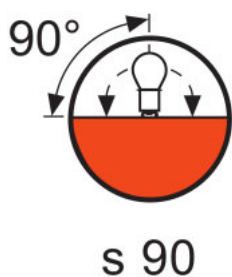

Product datasheet

Logistical Data

Product code	Product description	Packaging unit (Pieces/Unit)	Dimensions (length x width x height)	Volume	Gross weight
4050300006734	64655 HLX	Folding carton box 1	25 mm x 23 mm x 70 mm	0.04 dm³	6.07 g
4050300890807	64655 HLX	Shipping carton box 40	144 mm x 107 mm x 121 mm	1.86 dm³	283.80 g

The mentioned product code describes the smallest quantity unit which can be ordered. One shipping unit can contain one or more single products. When placing an order, for the quantity please enter single or multiples of a shipping unit.

Disclaimer

Subject to change without notice. Errors and omission excepted. Always make sure to use the most recent release.