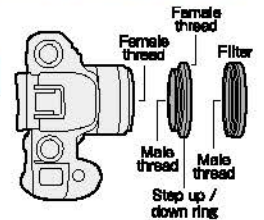

ACCESSORIES

Step Up Ring

Male	27	28	30	30.5	34	37	39	40.5	43	46	48																									
Female	37	37	37	37	37	52	40.5	43	46	49	52	55	58	49	52	43	46	49	52	48	49	52	55	58	62	49	52	55								
Male	49				52				55				58				62				67				72				77				82			
Female	52	55	58	62	67	72	77	55	58	62	67	72	77	58	62	67	72	77	62	67	72	77	67	72	77	72	77	72	77	82	77	82	82	86		

Step Down Ring

Female	43	46	52	46	48	49	52	55	58	49	52	55	58	52	55	58	62	67	72	77	55	58	62	67	72	77
Male	37		43		46				48				49				52									
Female	58	62	67	72	77	62	67	72	77	67	72	77	72	77	77	82	82	86	86							
Male	55		58				62				67				72				77				82			

Lens Cap / Lens Hood

Filter	Size(mm)	37	40.5	43	46	48	49	52	55	58	62	67	72	77	82
Snap-On Lens Cap with Simple Keeper		●	●	—	—	—	●	—	—	—	—	—	—	—	●
Snap-On Lens Cap with Keeper		—	—	—	—	—	—	●	●	●	●	●	●	●	—
Snap-On Plastic Lens Cap		—	—	●	●	●	●	●	●	●	●	●	●	●	—
Rubber Lens Hood		●	—	—	●	●	●	●	●	●	●	●	—	—	—
Wide Rubber Hood		—	—	—	—	—	●	●	●	●	●	●	●	●	—

The specifications and appearances are subject to change without notice.