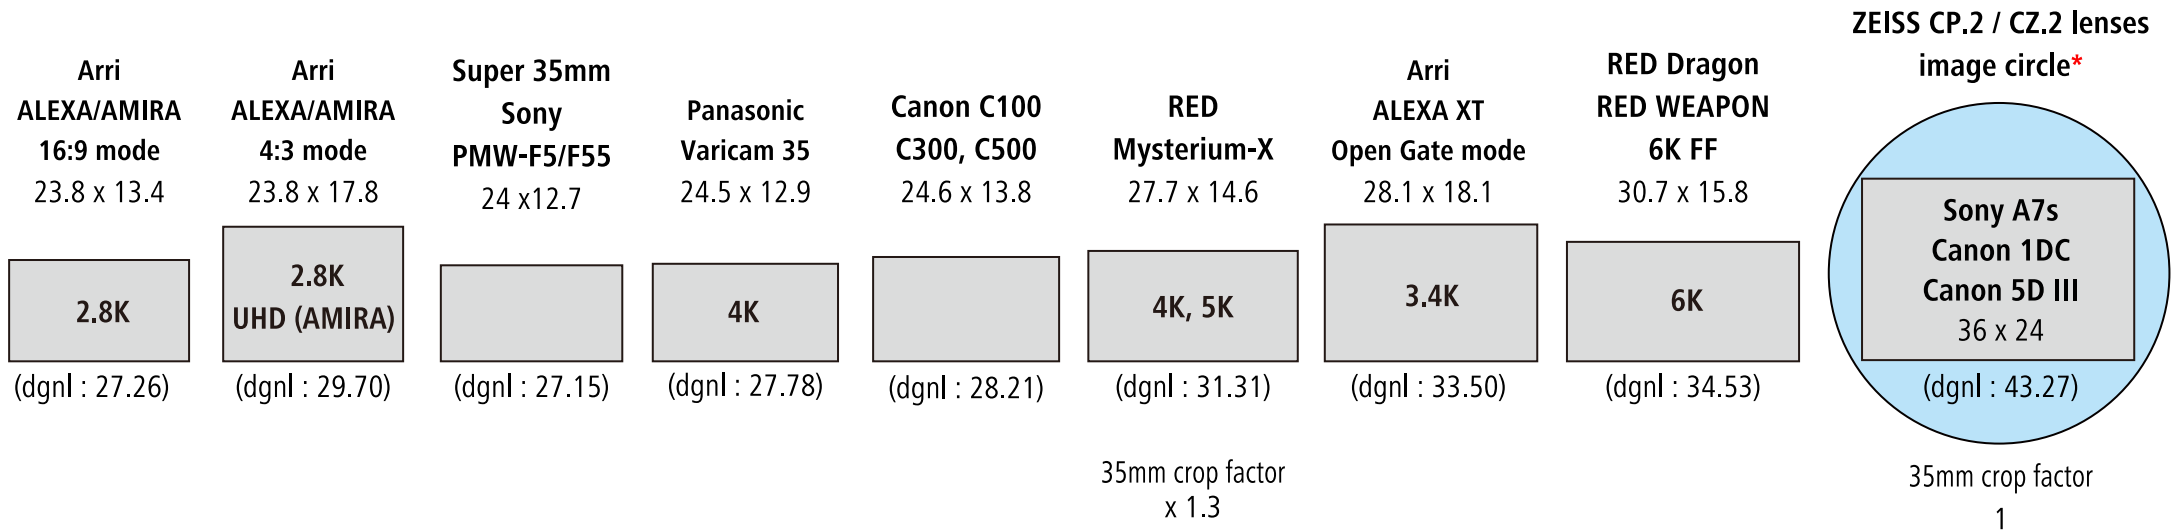

size : W x H mm

# Sensor Size Comparison of Still/Motion Picture Cameras

\*Due to lens design, the CP.2 18mm T3.6 only covers up to APS-H (28.1 x 18.7) / Super 35mm image circle.