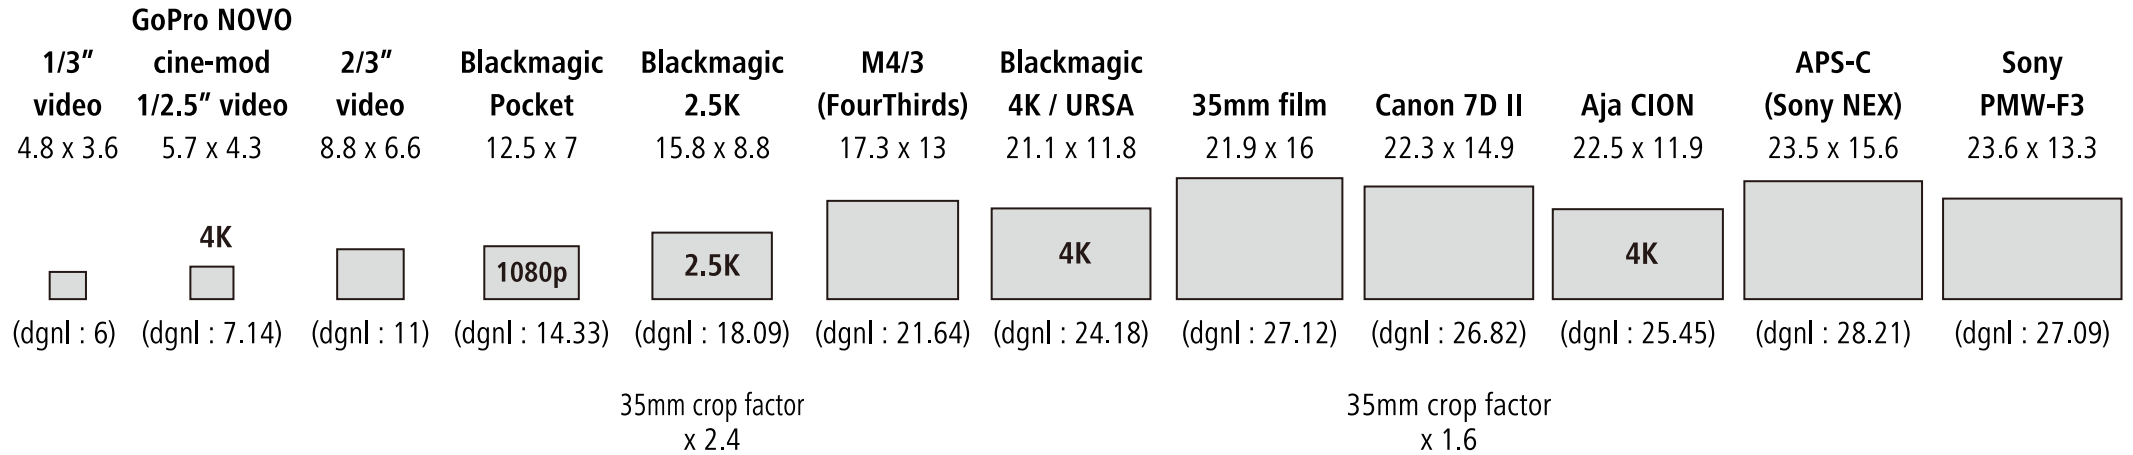

size : W x H mm

# Sensor Size Comparison of Still/Motion Picture Cameras

\*Due to lens design, the CP.2 18mm T3.6 only covers up to APS-H (28.1 x 18.7) / Super 35mm image circle.